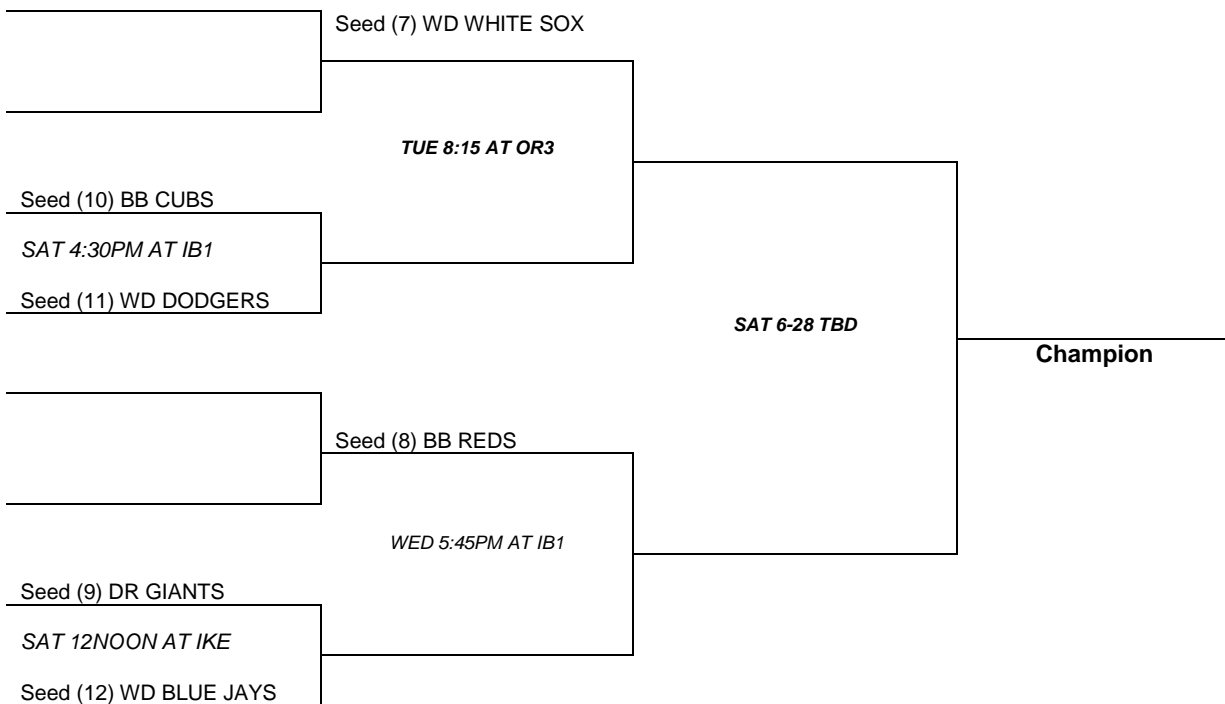

Bronco Playoff Bracket Single Elimination

BRONCO GOLD (6 TEAMS)

BRONCO SILVER (6 TEAMS)

Bronco Playoff Bracket Single Elimination

BRONCO BRONZE (5 TEAMS)

IKE- EISENHOWER JR HIGH
IB1- INDIAN BOUNDARY #1
OR3- ORCHARD PARK #3