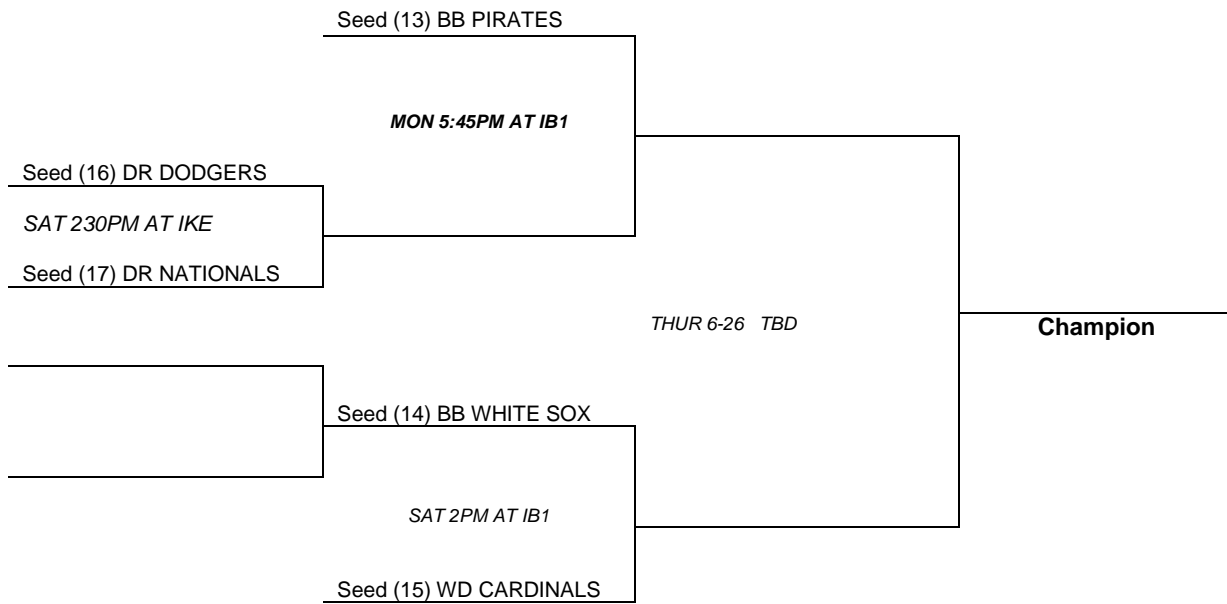

Bronco Playoff Bracket Single Elimination

BRONCO GOLD (6 TEAMS)

BRONCO SILVER (6 TEAMS)

Bronco Playoff Bracket Single Elimination

BRONCO BRONZE (5 TEAMS)

IKE- EISENHOWER JR HIGH
IB1- INDIAN BOUNDARY #1
OR3- ORCHARD PARK #3